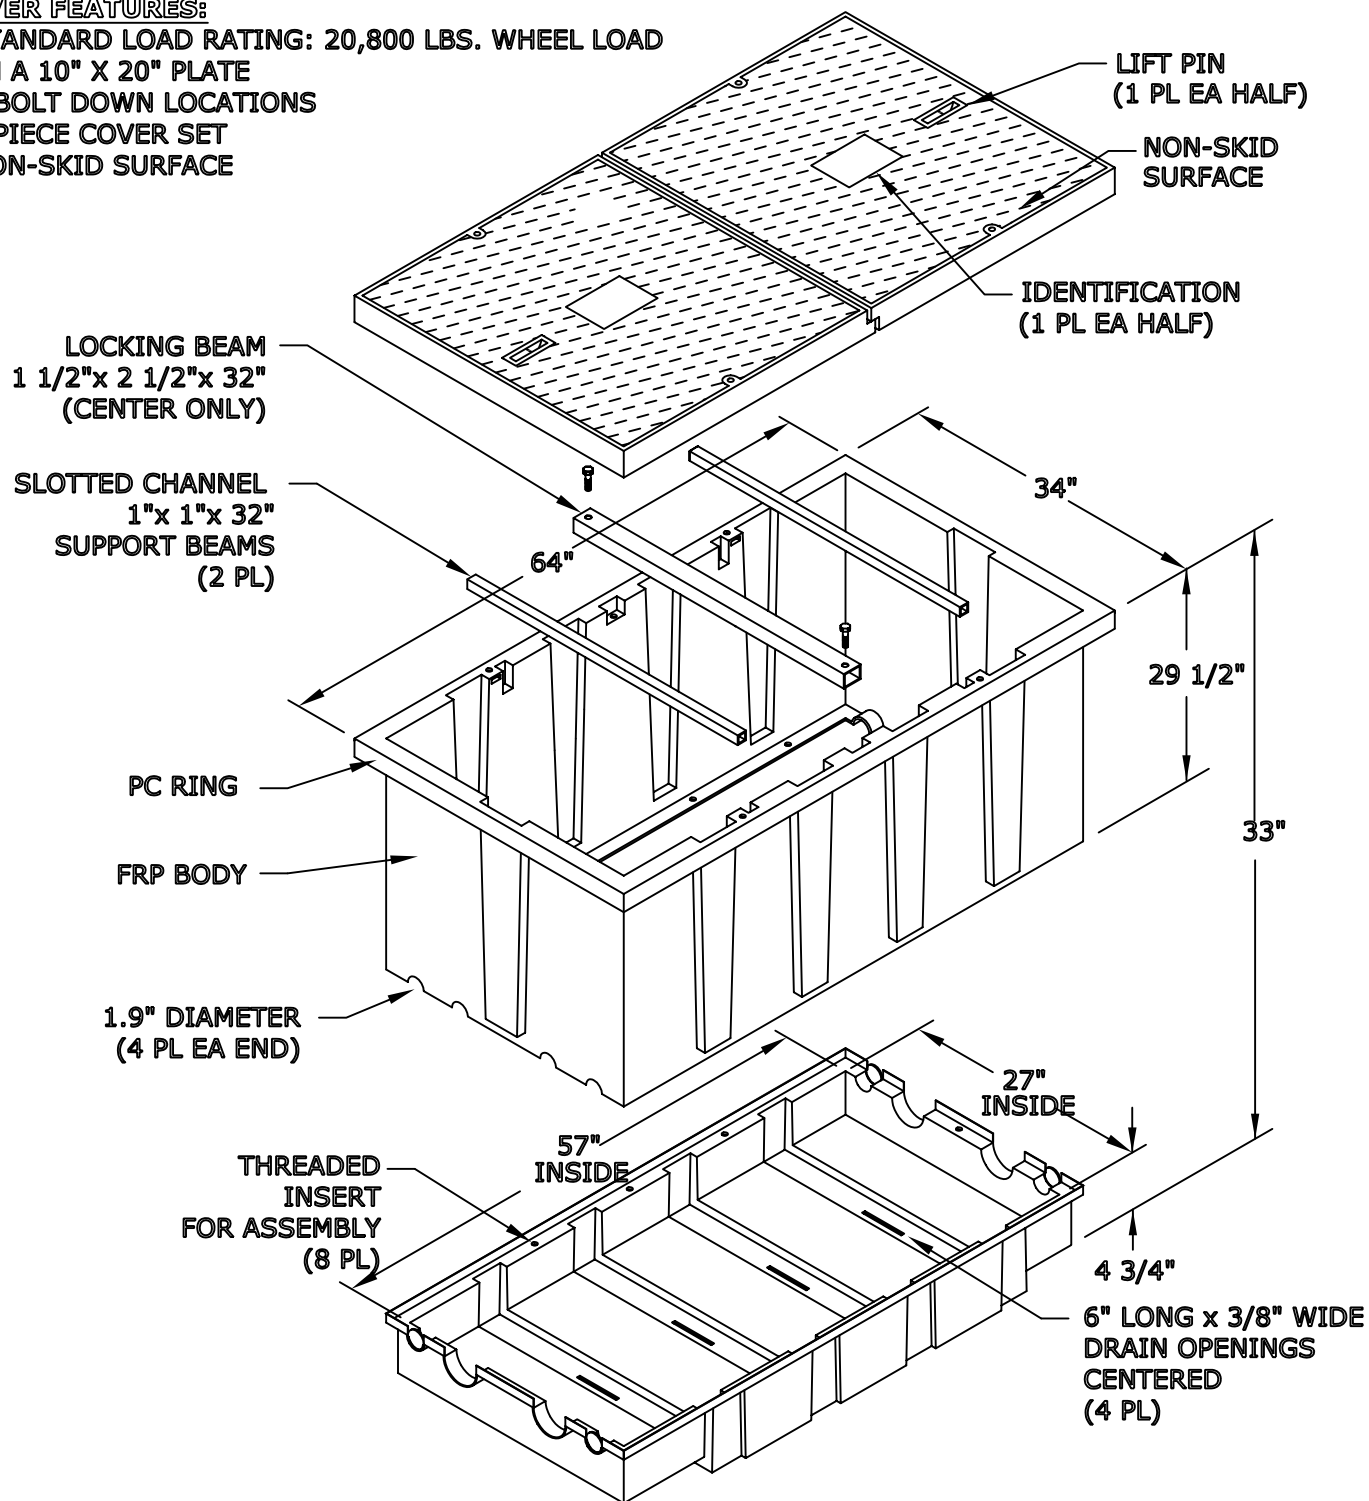

Date: 08/07/06
Model #: FCA306030V

3060/30 FRP/PC ASSEMBLY

COVER FEATURES:

- * STANDARD LOAD RATING: 20,800 LBS. WHEEL LOAD ON A 10" X 20" PLATE
- * 4 BOLT DOWN LOCATIONS
- * 2 PIECE COVER SET
- * NON-SKID SURFACE