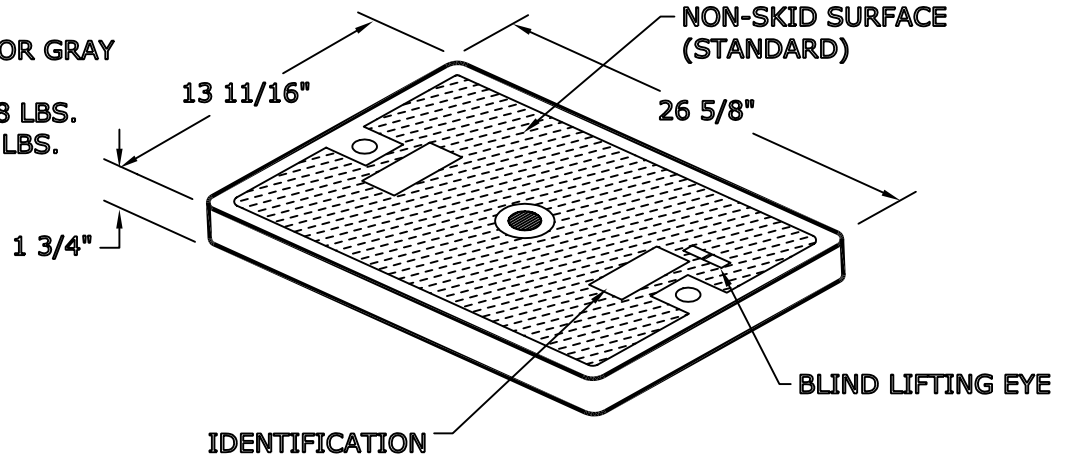

## STRUCTURAL PLASTIC SERIES NO. 1324/15

- \* BOX COLOR: GREEN
- \* COVER COVER: GREEN OR GRAY
- \* MATERIAL: HDPE
- \* COVER ONLY WEIGHT: 8 LBS.
- \* BOX ONLY WEIGHT: 17 LBS.

NewBasis  
2626 Kansas Ave.  
Riverside, CA 92507