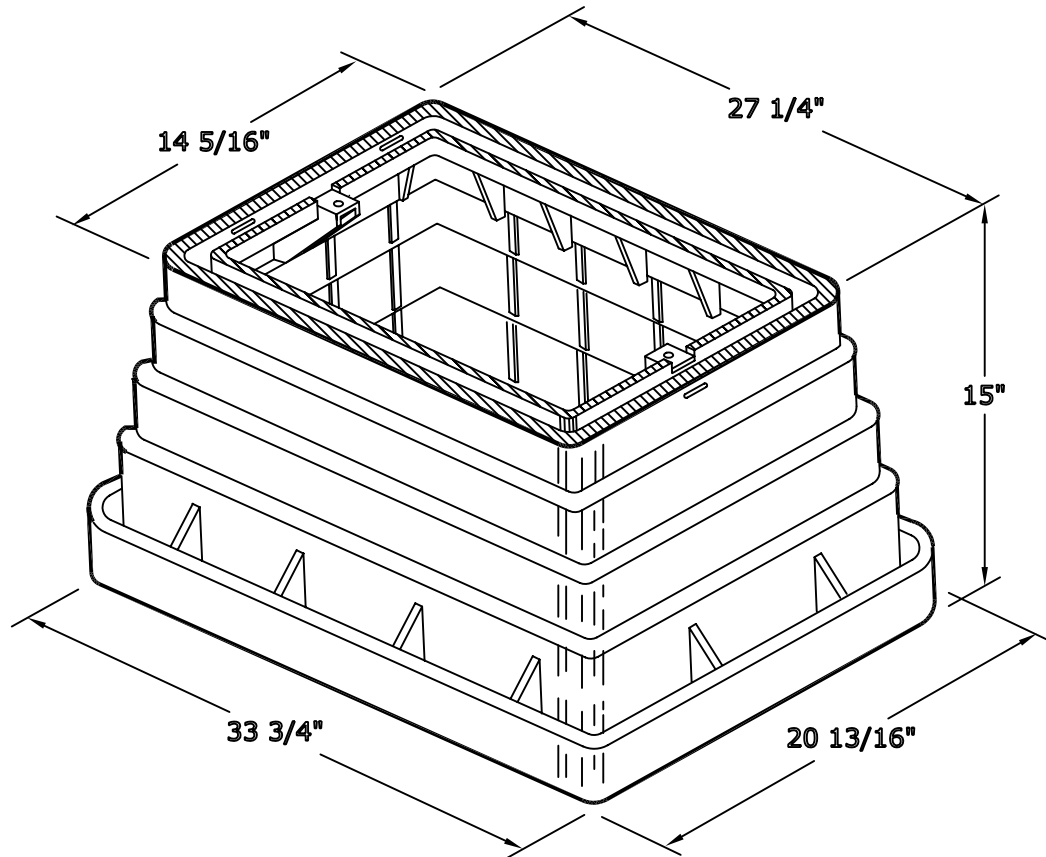

## STRUCTURAL PLASTIC SERIES NO. 1324/15

- \* BOX COLOR: GREEN
- \* COVER COVER: GREEN OR GRAY
- \* MATERIAL: HDPE
- \* COVER ONLY WEIGHT: 8 LBS.
- \* BOX ONLY WEIGHT: 17 LBS.

NewBasis  
2626 Kansas Ave.  
Riverside, CA 92507