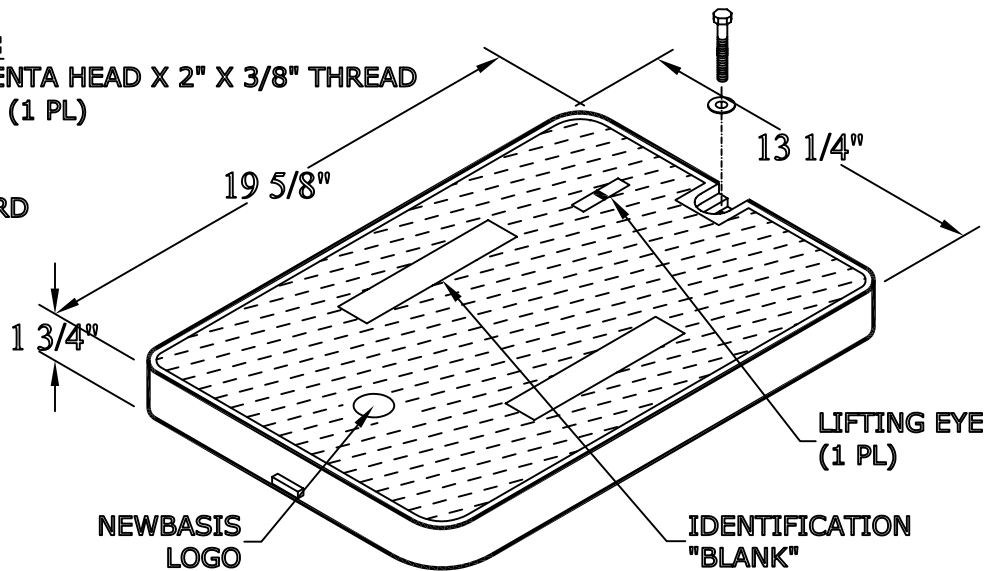

Date: 09/25/06
Model #: SGA142015

1420/15 ASSEMBLY

COVER FEATURES:

- * 9/16" SS HEX OR PENTA HEAD X 2" X 3/8" THREAD BOLT AND WASHER (1 PL)
- * COLOR: GREEN
- * MATERIAL: HDPE
- * NON-SKID STANDARD

BOX FEATURES:

- * COLOR: GREEN
- * MATERIAL: HDPE
- * APPROX. WEIGHT 10 1/4 LBS.

LOAD RATING: A-0.3
APPROXIMATE COVER WEIGHT = 3 LBS
APPROXIMATE TOTAL ASSEMBLY WEIGHT = 14 LBS

NewBasis
2626 Kansas Ave.
Riverside, CA 92507