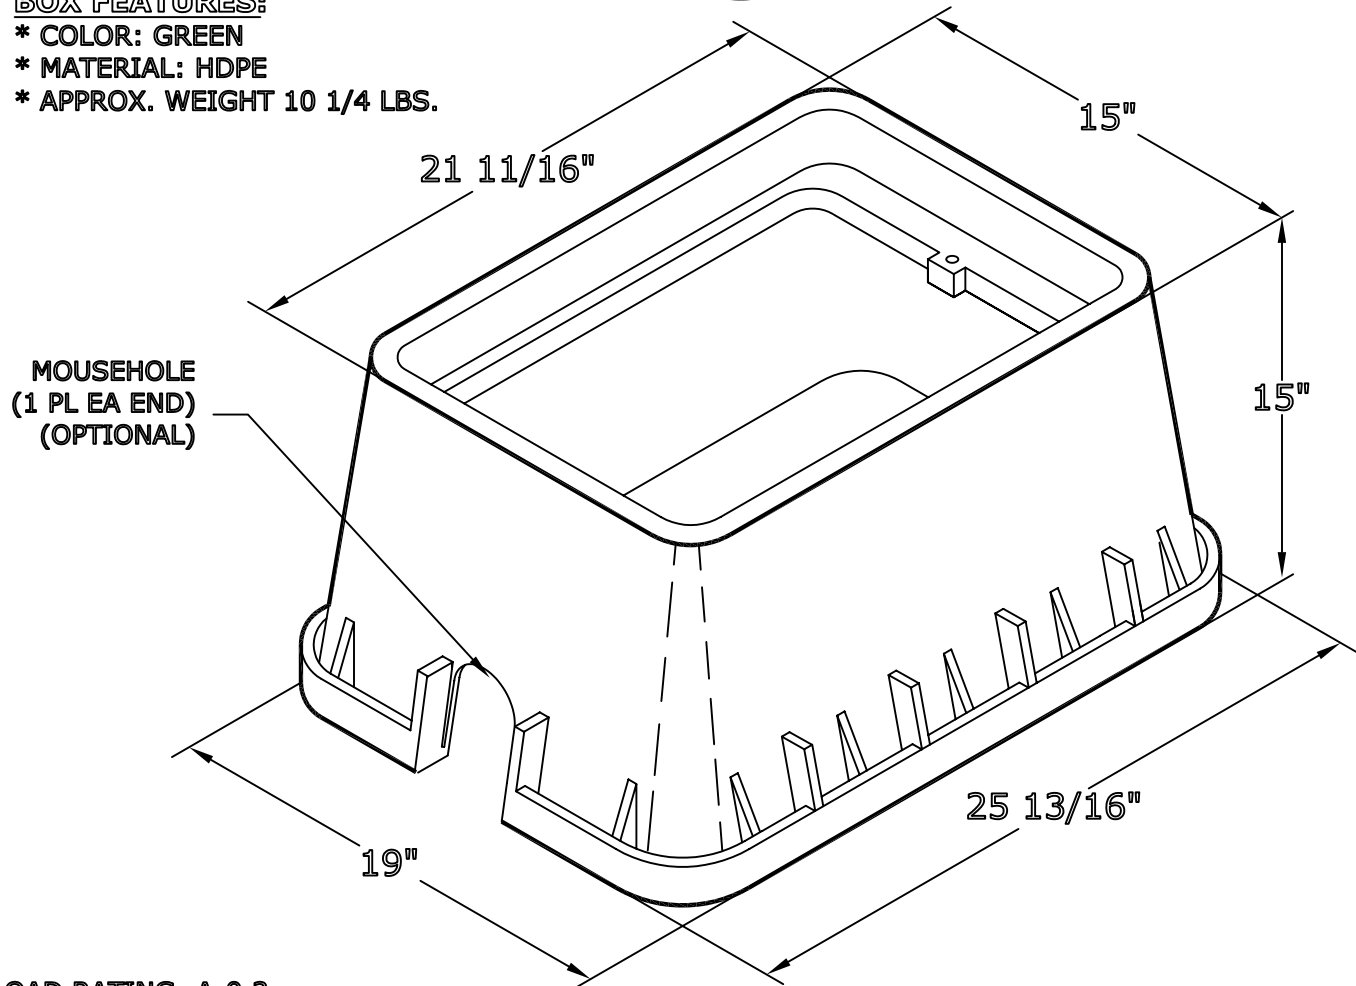

Date: 09/25/06
Model #: SGA142015

1420/15 ASSEMBLY

COVER FEATURES:

- * 9/16" SS HEX OR PENTA HEAD X 2" X 3/8" THREAD BOLT AND WASHER (1 PL)
- * COLOR: GREEN
- * MATERIAL: HDPE
- * NON-SKID STANDARD

BOX FEATURES:

- * COLOR: GREEN
- * MATERIAL: HDPE
- * APPROX. WEIGHT 10 1/4 LBS.

LOAD RATING: A-0.3
APPROXIMATE COVER WEIGHT = 3 LBS
APPROXIMATE TOTAL ASSEMBLY WEIGHT = 14 LBS

NewBasis
2626 Kansas Ave.
Riverside, CA 92507